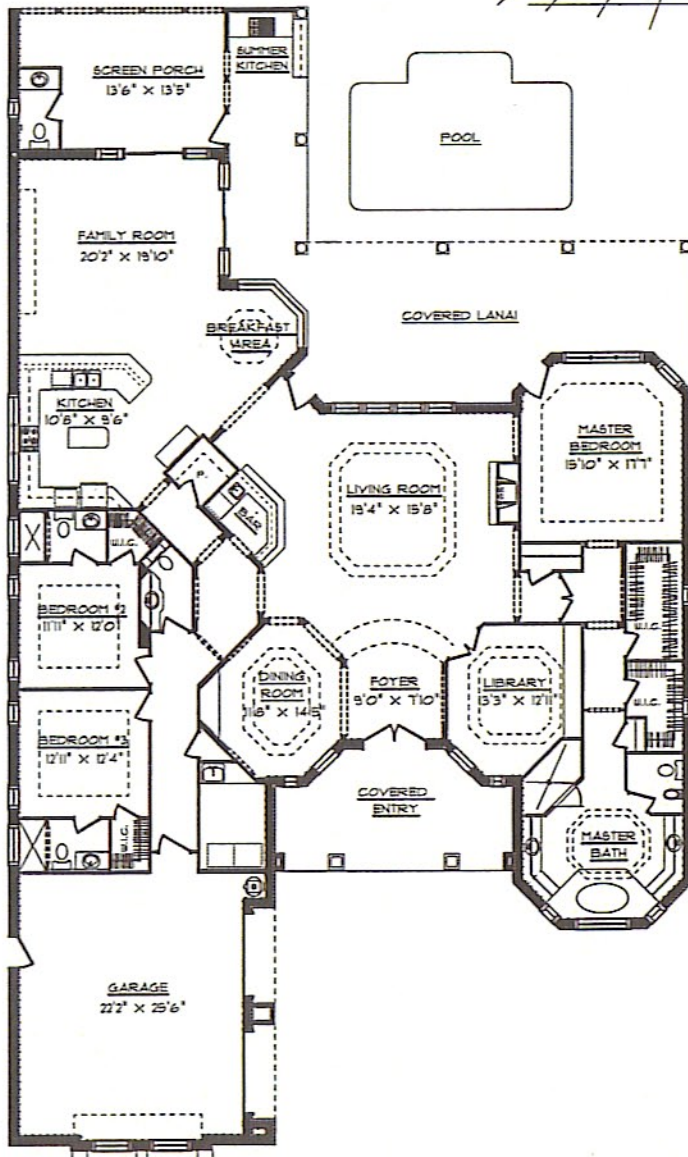

" The Venetian "

3602 SF Cooled Space
115'7" x 65'9"

CARRELL HOMES

Our Reputation is Building

Post Office Drawer 1169
Little River, South Carolina 29566
(843) 399-4299 • (800) 533-2393
www.carrellhomes.com