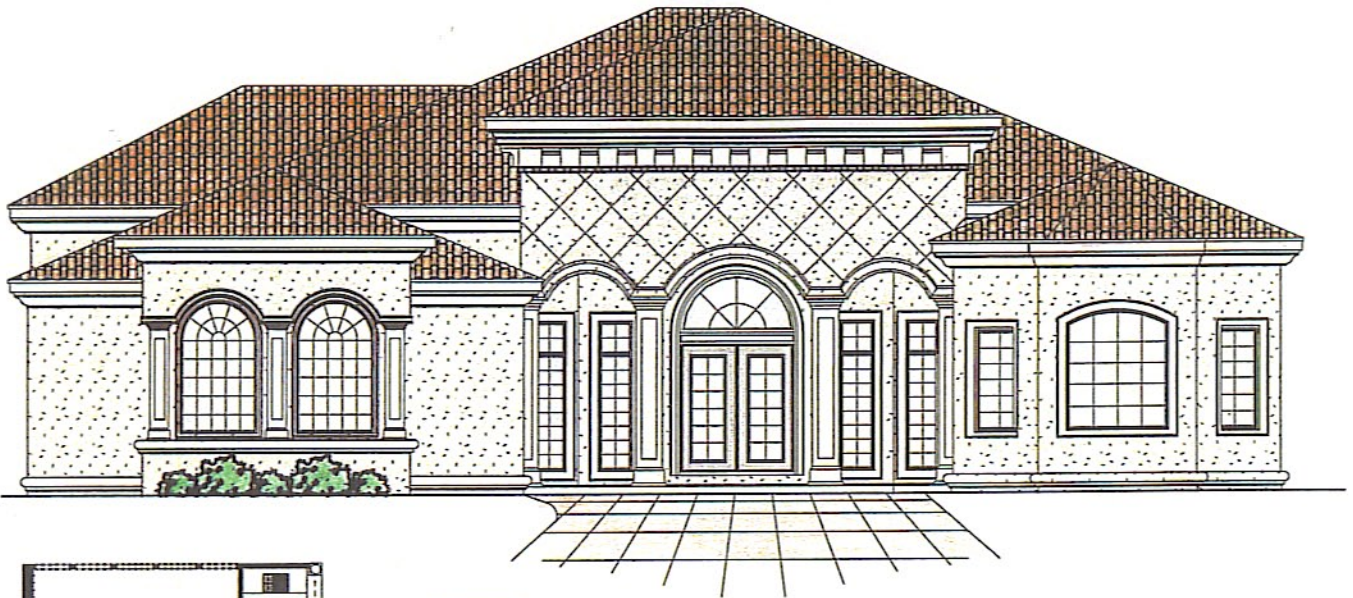

" The Venetian "

3602 SF Cooled Space
115'7" x 65'9"

CARRELL HOMES

Our Reputation is Building

Post Office Drawer 1169
Little River, South Carolina 29566
(843) 399-4299 • (800) 533-2393
www.carrellhomes.com