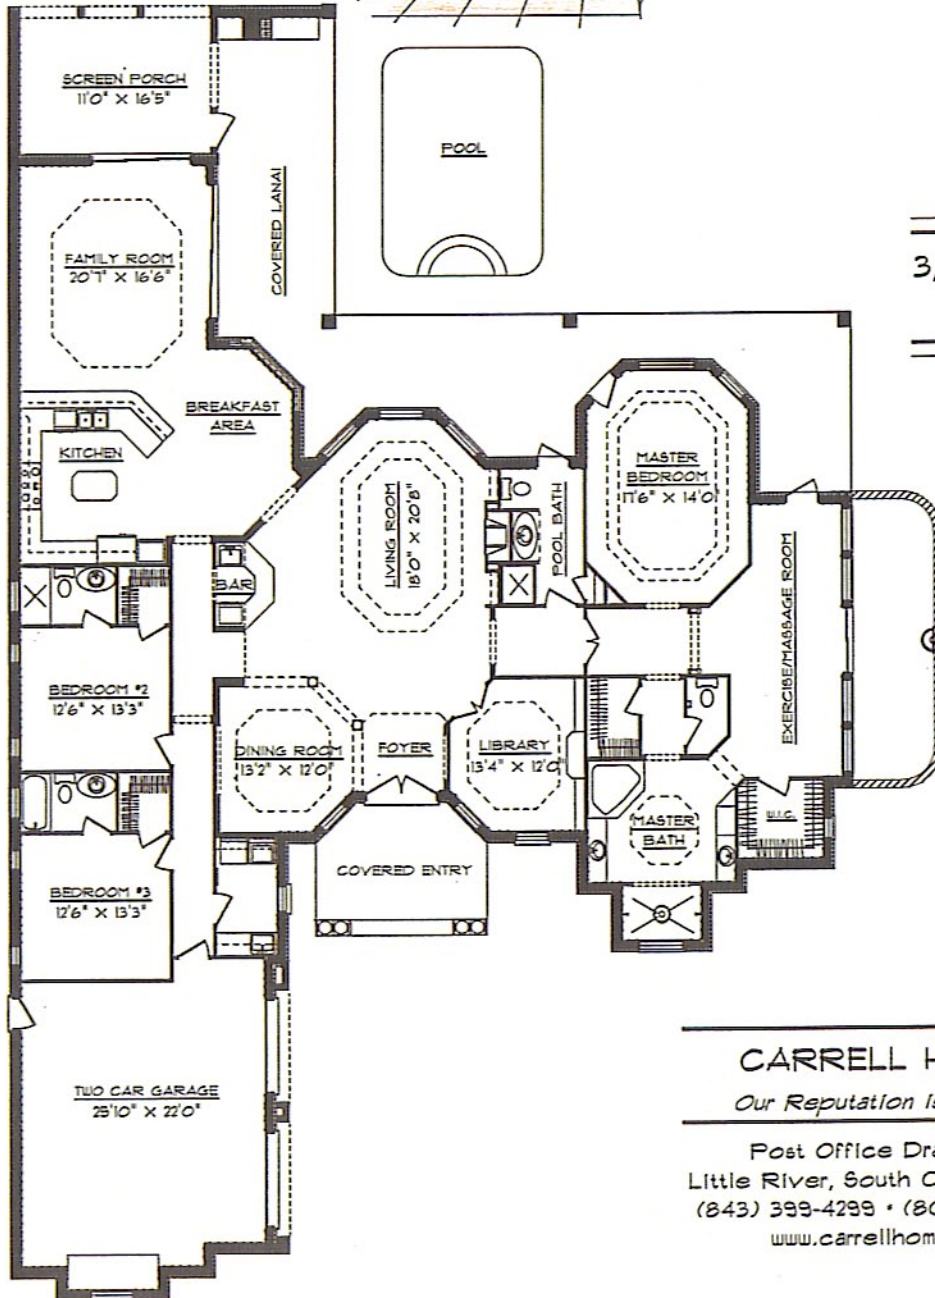

# " The Trevi "

3,553 SF Cooled Space  
112'9" X 72'0"

**CARRELL HOMES**

*Our Reputation is Building*

Post Office Drawer 1169  
Little River, South Carolina 29566  
(843) 399-4299 • (800) 533-2393  
[www.carrellhomes.com](http://www.carrellhomes.com)