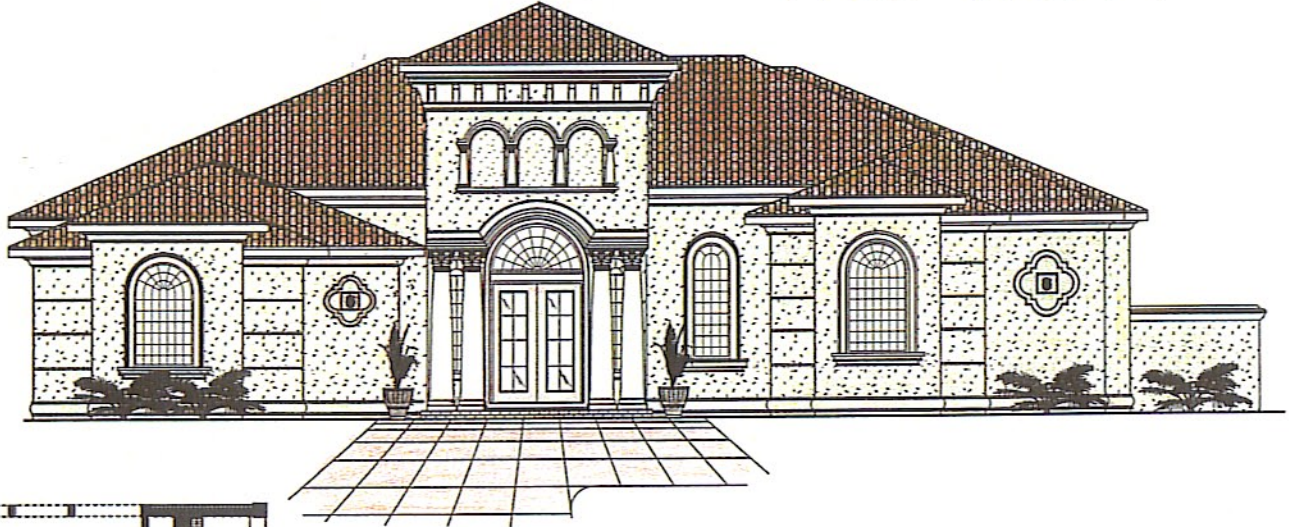

# " The Trevi "

3,553 SF Cooled Space  
112'9" X 72'0"

**CARRELL HOMES**

*Our Reputation is Building*

Post Office Drawer 1169  
Little River, South Carolina 29566  
(843) 399-4299 • (800) 533-2393  
[www.carrellhomes.com](http://www.carrellhomes.com)