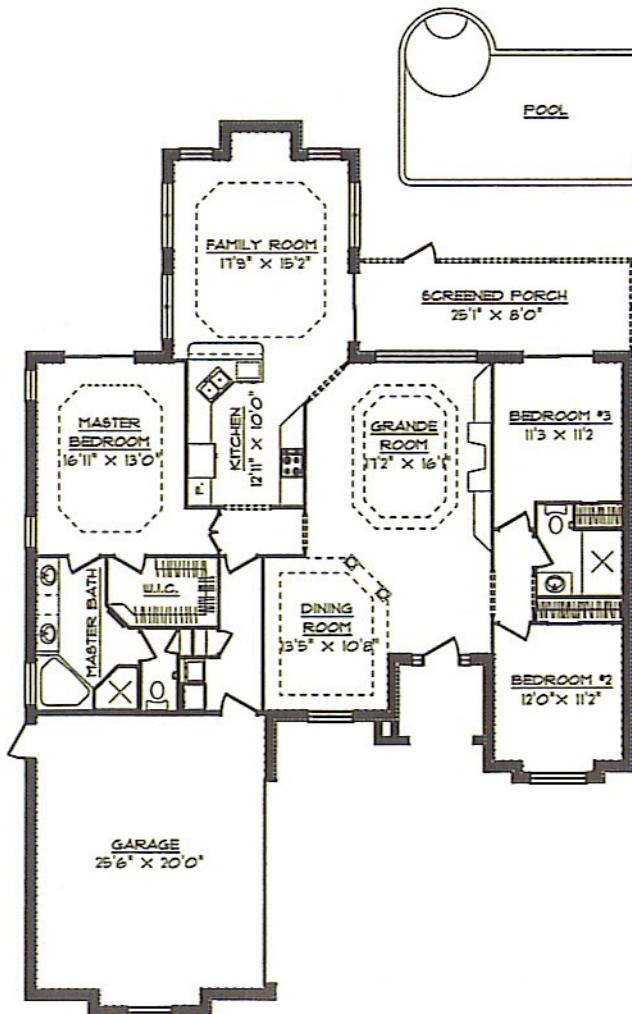

" The Stefano "

2,076 SF Cooled Space
79'0" X 53'0"

CARRELL HOMES

Our Reputation is Building

Post Office Drawer 1169
Little River, South Carolina 29566
(843) 399-4299 • (800) 533-2393
www.carrellhomes.com