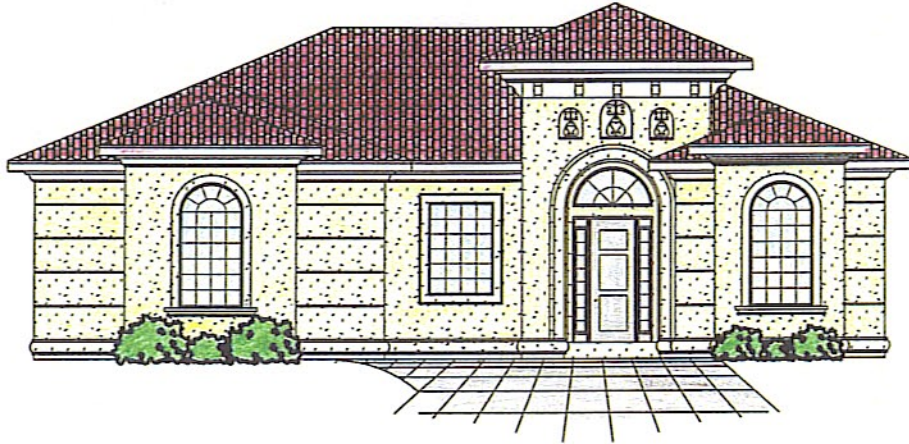

" The Stefano "

2,076 SF Cooled Space
79'0" X 53'0"

CARRELL HOMES

Our Reputation is Building

Post Office Drawer 1169
Little River, South Carolina 29566
(843) 399-4299 • (800) 533-2393
www.carrellhomes.com