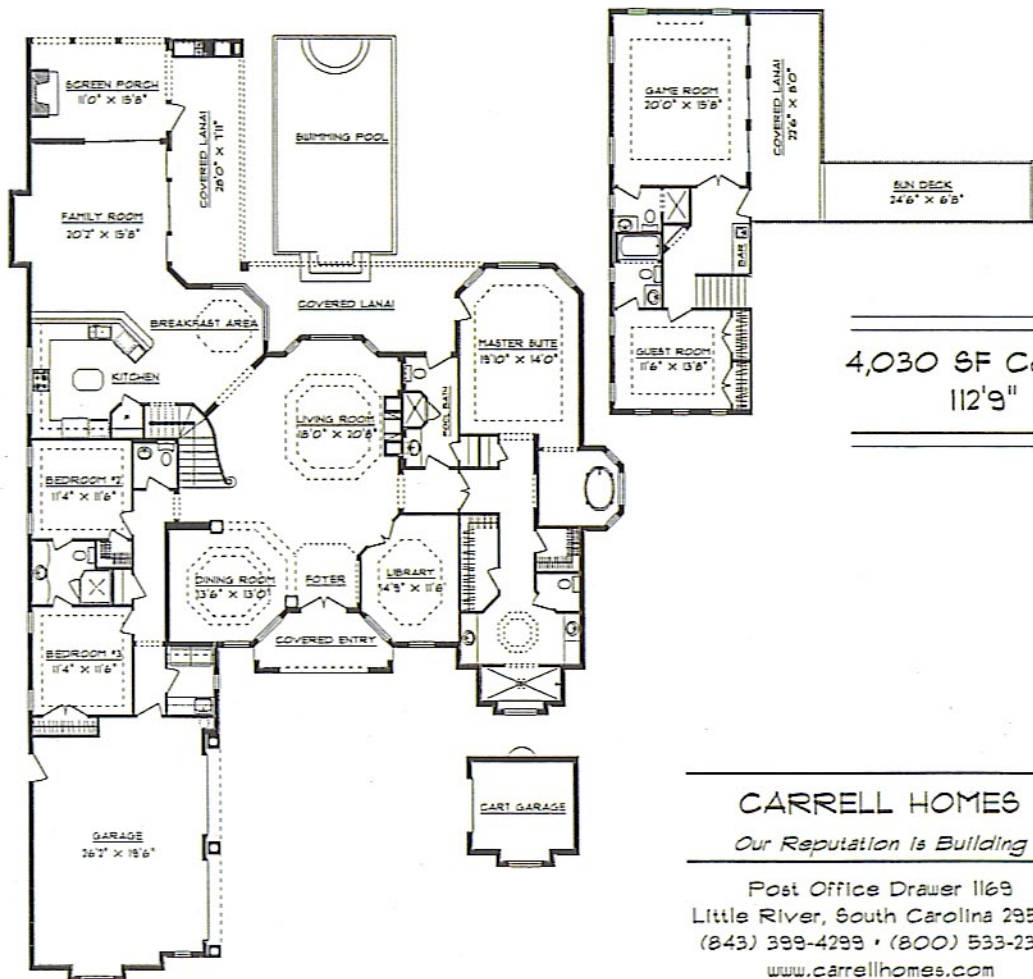

# " The Spoleto "

4,030 SF Cooled Space  
112'9" X 72'2"

**CARRELL HOMES**

*Our Reputation Is Building*

Post Office Drawer 1169  
Little River, South Carolina 29566  
(843) 399-4299 • (800) 533-2393  
[www.carrellhomes.com](http://www.carrellhomes.com)