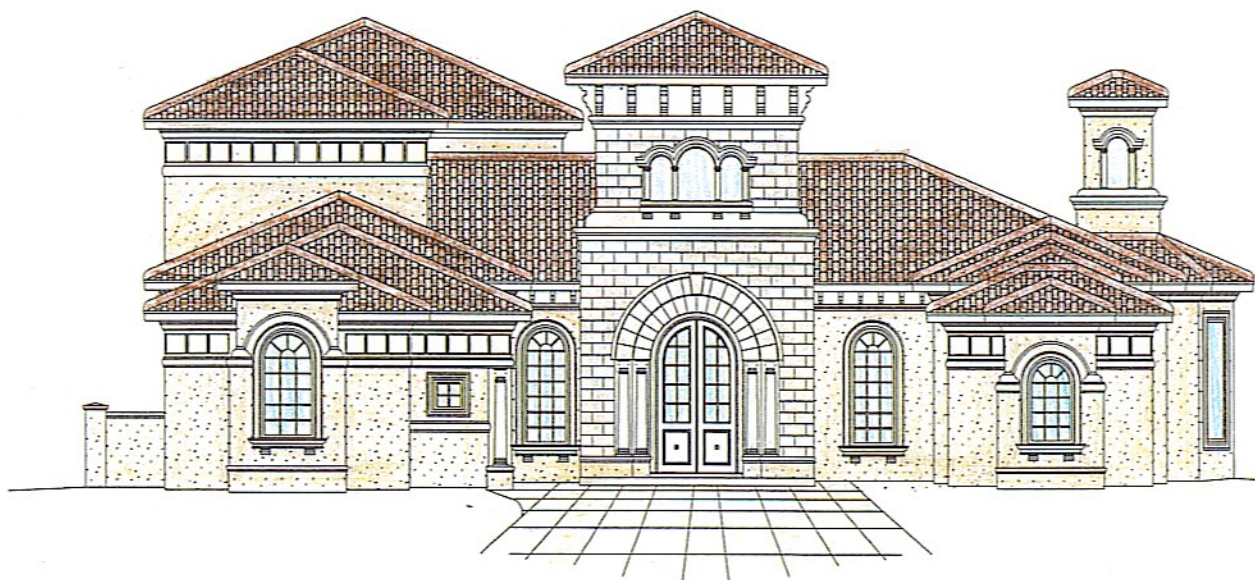

# " The Spoleto "

4,030 SF Cooled Space  
112'9" X 72'2"

**CARRELL HOMES**

*Our Reputation Is Building*

Post Office Drawer 1169  
Little River, South Carolina 29566  
(843) 399-4299 • (800) 533-2393  
[www.carrellhomes.com](http://www.carrellhomes.com)