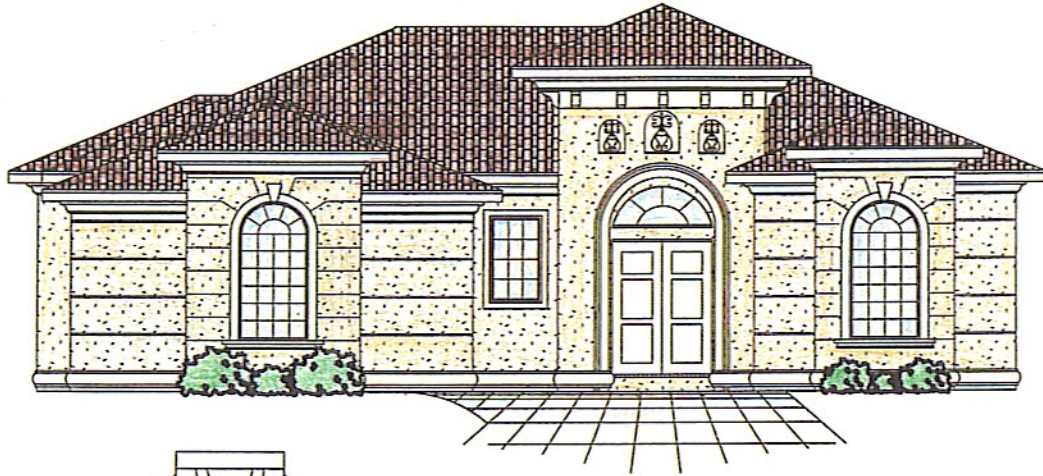

# " The Sonyata "

2,507 SF Cooled Space  
100'4" X 51'9"

**CARRELL HOMES**

*Our Reputation is Building*

Post Office Drawer 1169  
Little River, South Carolina 29566  
(843) 399-4299 • (800) 533-2393  
[www.carrellhomes.com](http://www.carrellhomes.com)