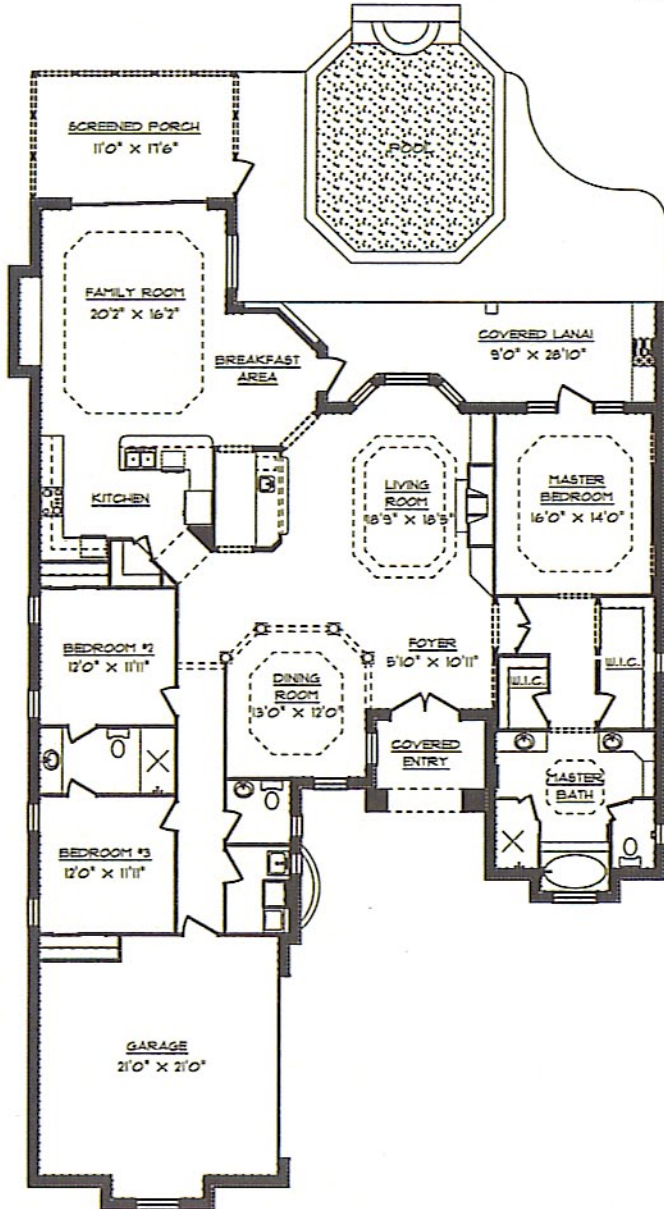

# " The Sonyata "

2,507 SF Cooled Space  
100'4" X 51'9"

**CARRELL HOMES**

*Our Reputation is Building*

Post Office Drawer 1169  
Little River, South Carolina 29566  
(843) 399-4299 • (800) 533-2393  
[www.carrellhomes.com](http://www.carrellhomes.com)