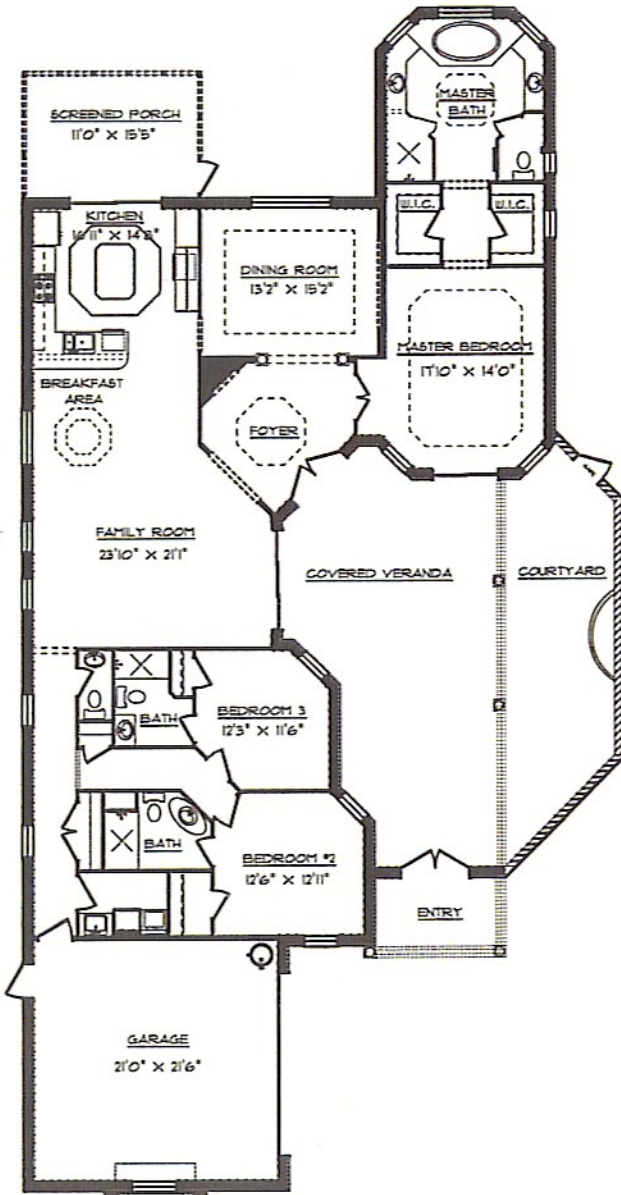

" The Ravello "

2,500 SF Cooled Space
104'6" x 52'9"

CARRELL HOMES

Our Reputation Is Building

Post Office Drawer 1169
Little River, South Carolina 29566
(843) 399-4299 • (800) 533-2393
www.carrellhomes.com