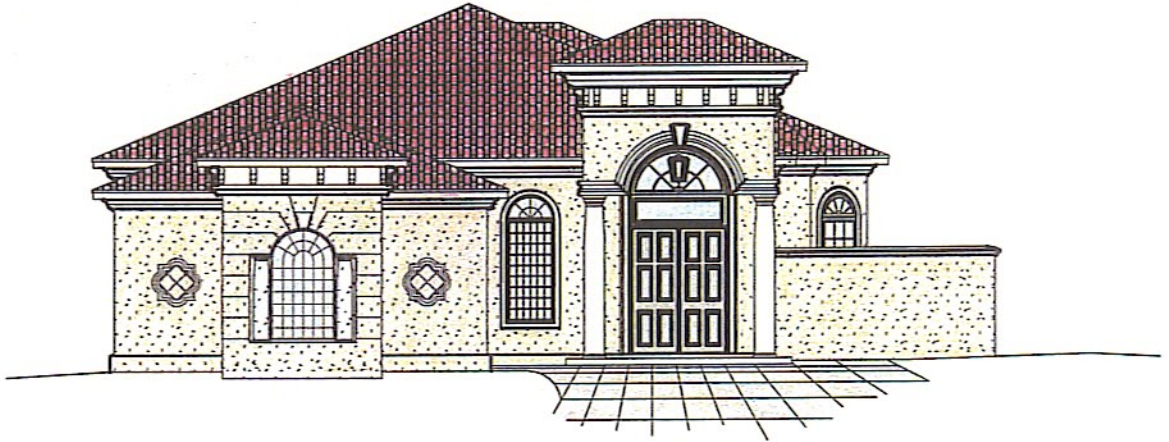

" The Ravello "

2,500 SF Cooled Space
104'6" x 52'9"

CARRELL HOMES

Our Reputation Is Building

Post Office Drawer 1169
Little River, South Carolina 29566
(843) 399-4299 • (800) 533-2393
www.carrellhomes.com