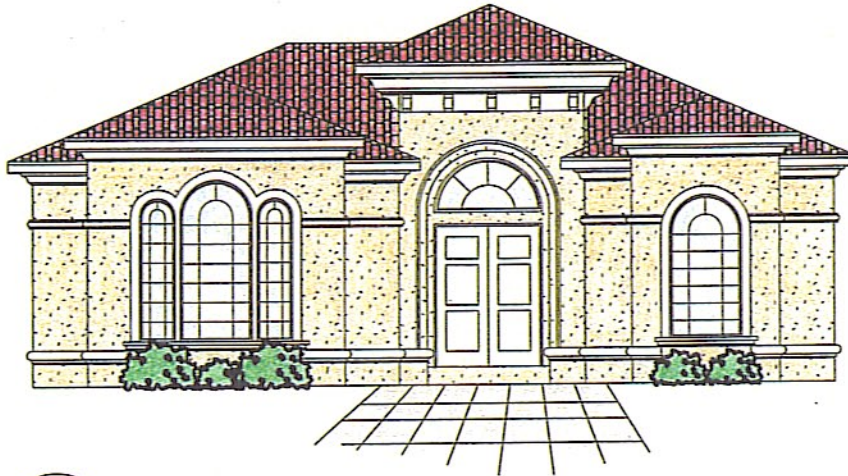

# " The Milano "

2,268 SF Cooled Space  
87'4" x 50'3"

**CARRELL HOMES**

*Our Reputation Is Building*

Post Office Drawer 1169  
Little River, South Carolina 29566  
(843) 399-4299 • (800) 533-2393  
[www.carrellhomes.com](http://www.carrellhomes.com)