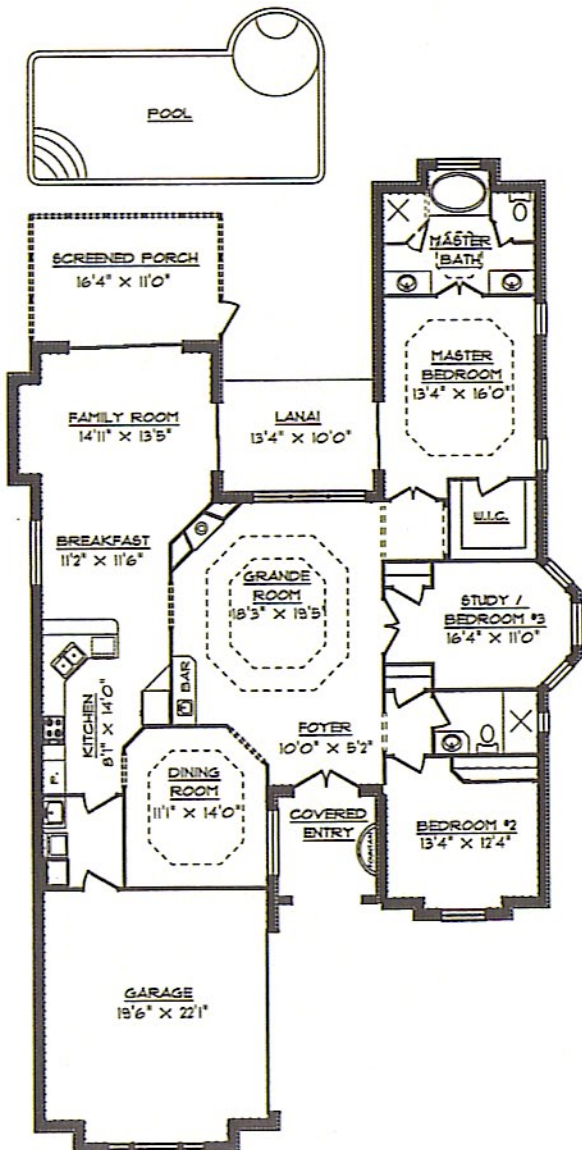

# " The Milano "

2,268 SF Cooled Space  
87'4" x 50'3"

**CARRELL HOMES**

*Our Reputation Is Building*

Post Office Drawer 1169  
Little River, South Carolina 29566  
(843) 399-4299 • (800) 533-2393  
[www.carrellhomes.com](http://www.carrellhomes.com)