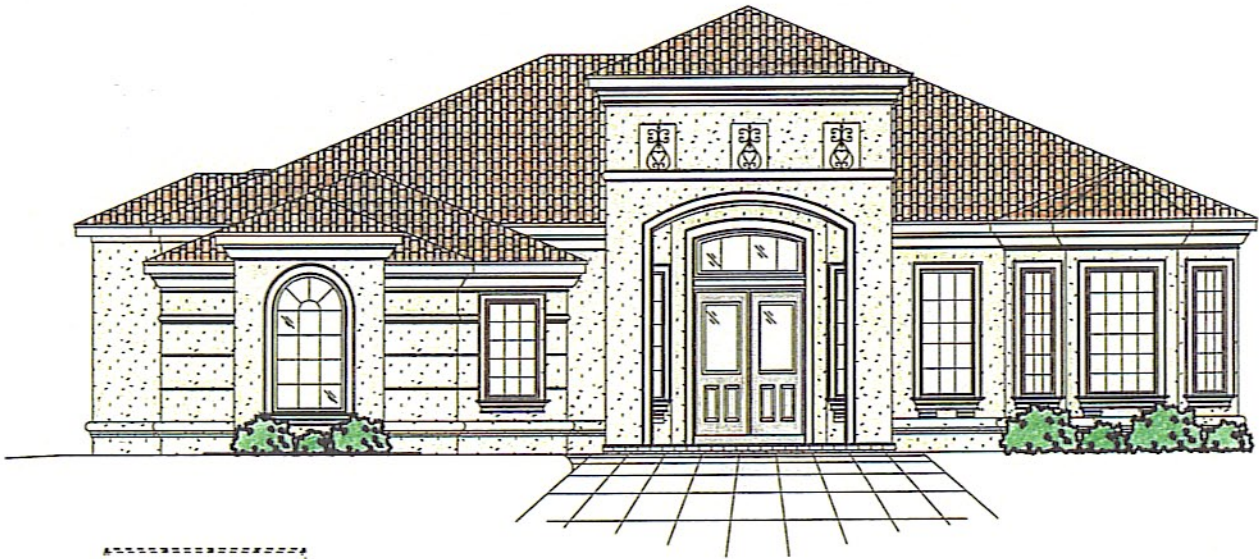

" The Genoa "

2697 SF Cooled Space
98'7" X 61'5"

CARRELL HOMES

Our Reputation Is Building

Post Office Drawer 1169
Little River, South Carolina 29566
(843) 399-4299 • (800) 533-2393
www.carrellhomes.com