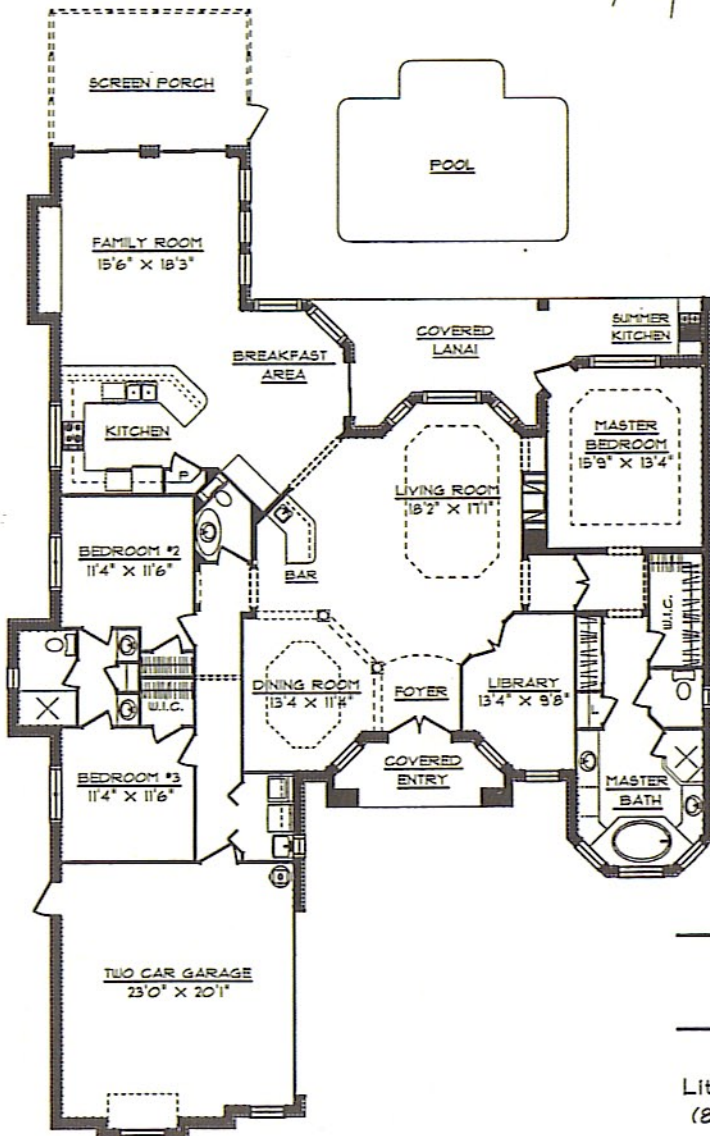

" The Genoa "

2697 SF Cooled Space
98'7" X 61'5"

CARRELL HOMES

Our Reputation Is Building

Post Office Drawer 1169
Little River, South Carolina 29566
(843) 399-4299 • (800) 533-2393
www.carrellhomes.com