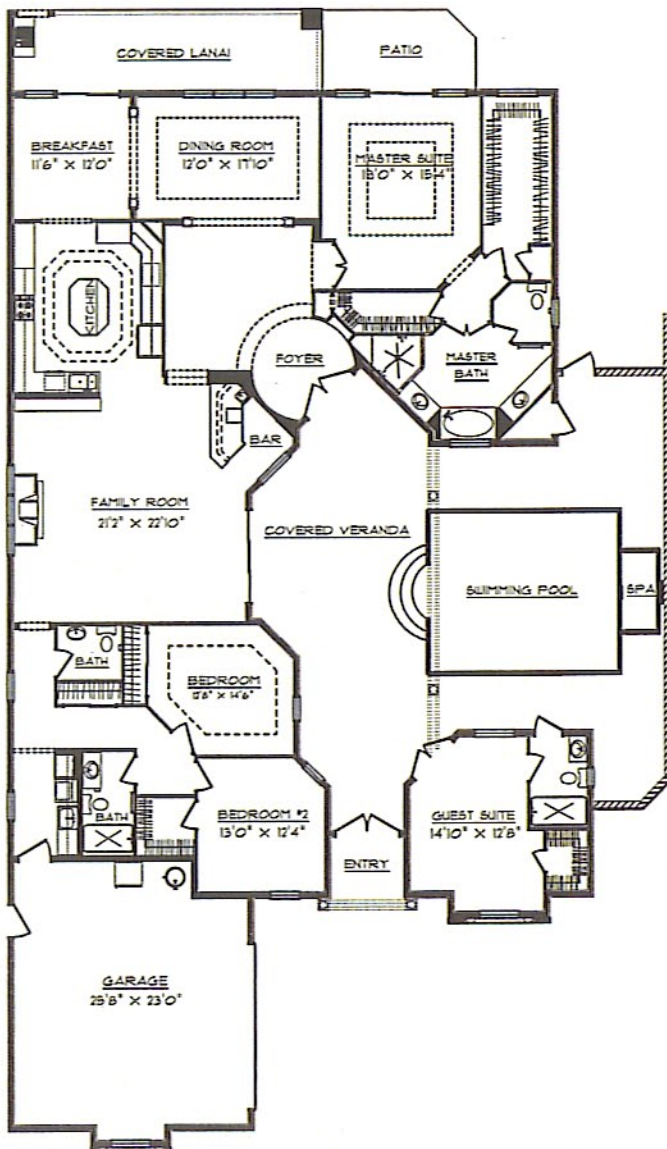

" The Bardini "

3,431 SF Cooled Space
106'6" X 58'4"

CARRELL HOMES

Our Reputation Is Building

Post Office Drawer 1169
Little River, South Carolina 29566
(843) 399-4299 • (800) 533-2393
www.carrellhomes.com