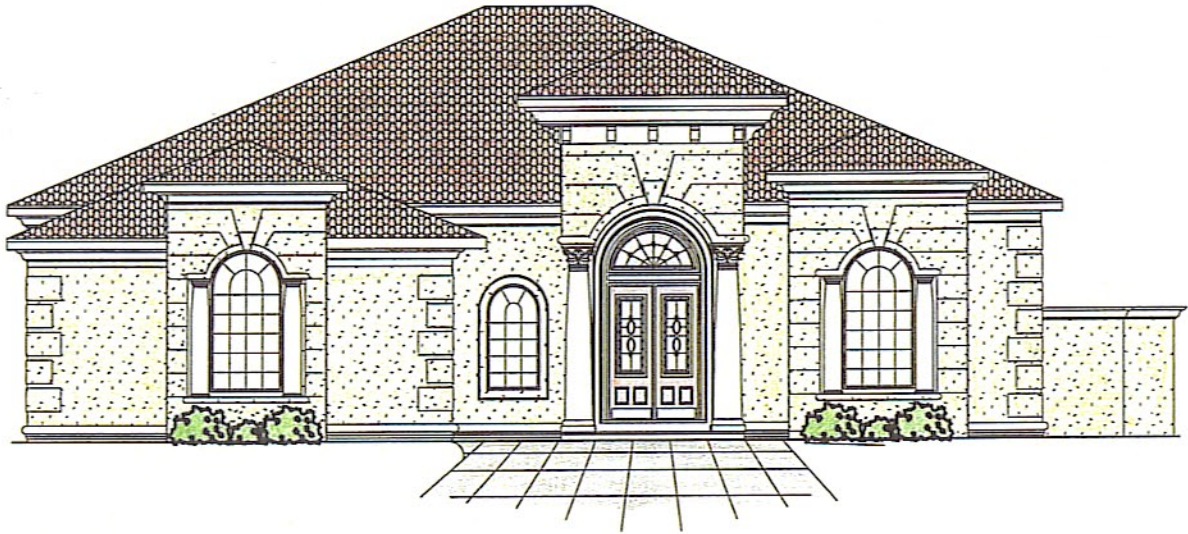

" The Bardini "

3,431 SF Cooled Space
106'6" X 58'4"

CARRELL HOMES

Our Reputation Is Building

Post Office Drawer 1169
Little River, South Carolina 29566
(843) 399-4299 • (800) 533-2393
www.carrellhomes.com