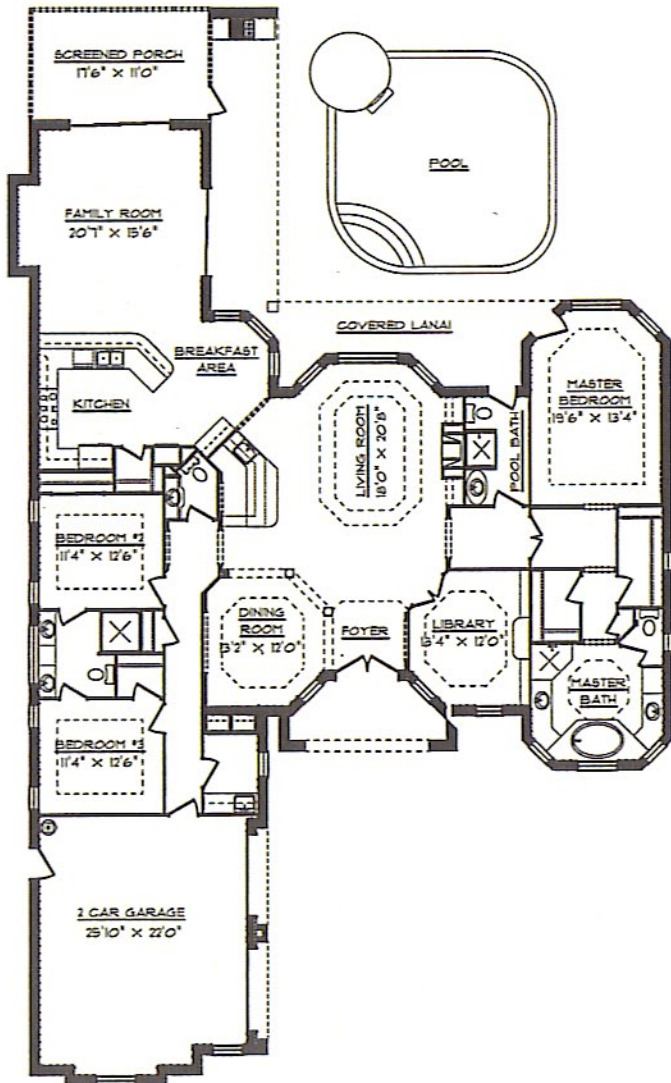

" The Amalfi "

3,042 SF Cooled Space
107'1" X 63'4"

CARRELL HOMES

Our Reputation is Building

Post Office Drawer 1169
Little River, South Carolina 29566
(843) 399-4299 • (800) 533-2393
www.carrellhomes.com