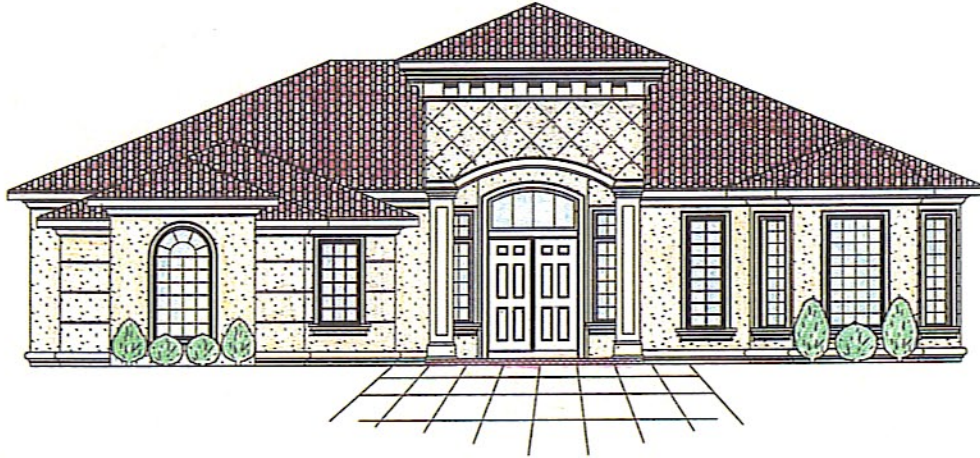

" The Amalfi "

3,042 SF Cooled Space
107'1" X 63'4"

CARRELL HOMES

Our Reputation is Building

Post Office Drawer 1169
Little River, South Carolina 29566
(843) 399-4299 • (800) 533-2393
www.carrellhomes.com