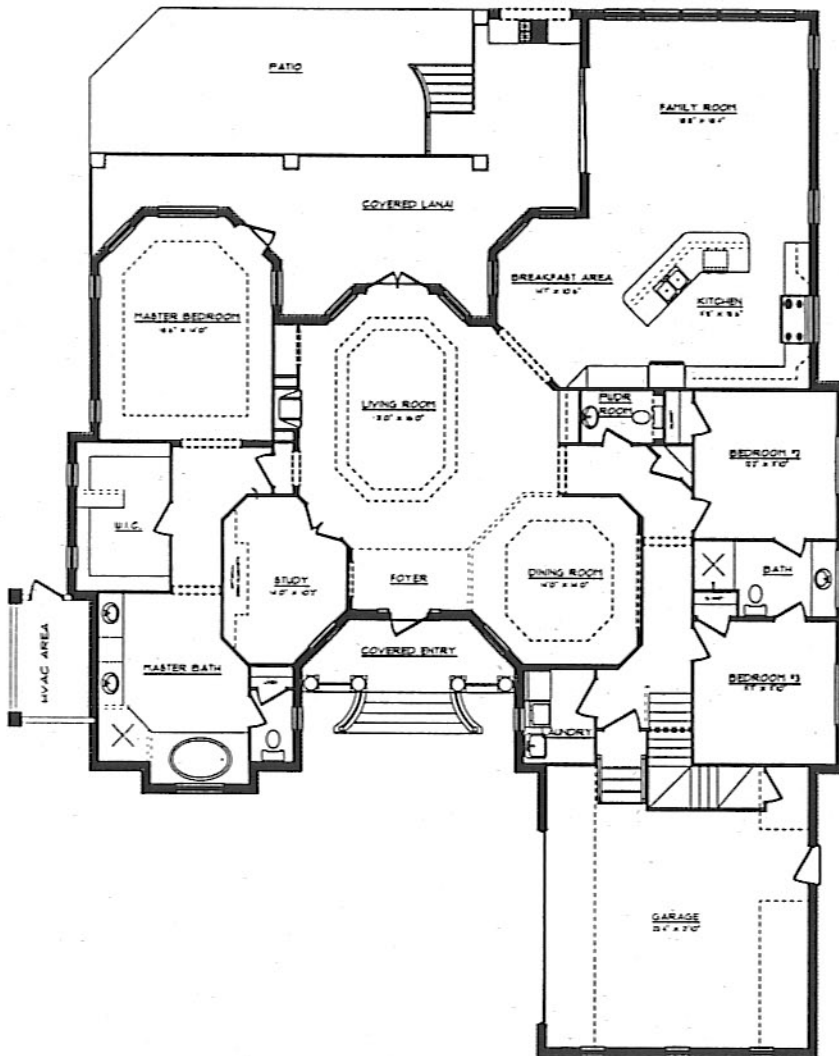

" The Hatteras "

3,275 SF Cooled Space
86'9" x 64'8"

CARRELL HOMES

Our Reputation Is Building

Post Office Drawer 1169
Little River, South Carolina 29566
(843) 399-4299 • (800) 533-2393
www.carrellhomes.com